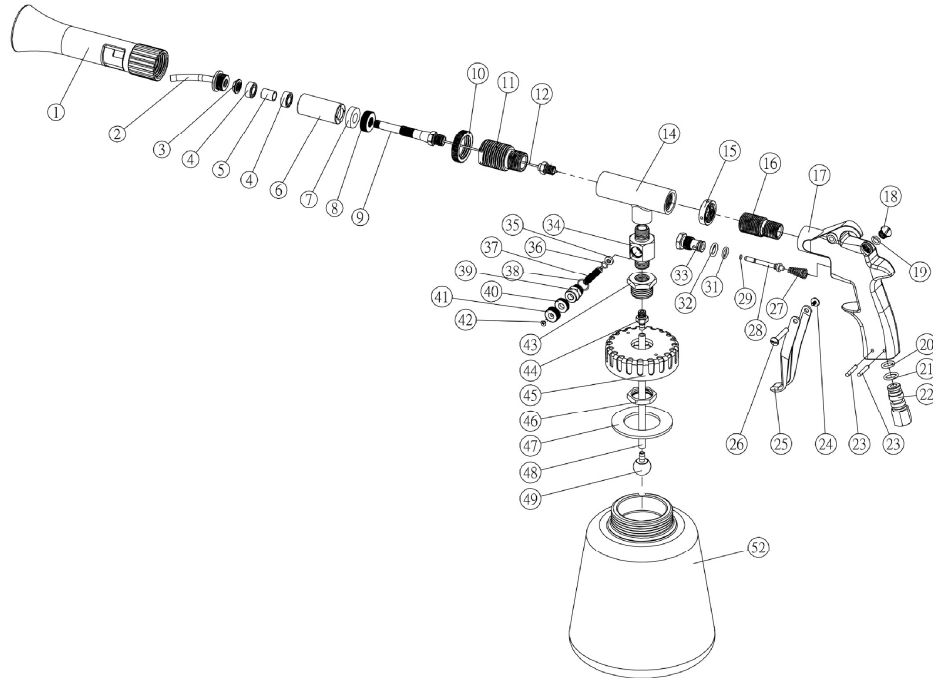

PROFESSIONAL TOOL

CYCLONE®

AZ1000

Pulse Spray Pneumatic Cleaning Gun

Ref. No.	Part No.	Description	Q'ty /Tool	Ref. No.	Part No.	Description	Q'ty /Tool
1	SPAZ1000001	Plastic Nozzle	1	25	SPAZ1000025	Trigger	1
2	SPAZ1000002	Tube And Nut Assembly	1	26	SPAZ1000026	Nut For Trigger	1
3	SPAZ1000003	Stainless Nut	1	27	SPAZ1000027	Spring For Valve	1
4	SPAZ1000004	Bearing 687ZZ	2	28	SPAZ1000028	Valve Stem	1
5	SPAZ1000005	Stainless Bushing	1	29	SPZ010031	O-Ring ID:2*OD:4*d:1	1
6	SPAZ1000006	Bearing Housing	1	31	SPAZ1000031	O-Ring ID:6.8*OD:10.6*d:1.9 P7	1
7	SPAZ1000007	Breaker	1	32	SPAZ1000032	O-Ring ID:9*OD:13*d:2	1
8	SPAZ1000008	Breaker Nut	1	33	SPAZ1000033	Valve	1
9	SPAZ1000009	Brass Shaft	1	34	SPAZ1000034	Body For Needle Valve	1
10	SPAZ1000010	Nut For Aluminum Tube	1	35	SPZ020015002	Needle Stem	1
11	SPAZ1000011	Screw For Aluminum Tube	1	36	SPZ020015003	O-Ring ID:4.5*OD:6.5*d:1.0	1
12	SPAZ1000012A	Teflon Tube And Nut Assembly	1	37	SPZ020015004	Needle Valve	1
14	SPAZ1000014	Aluminum Hose	1	38	SPZ020015005	O-Ring ID:9.5*OD:11.5*d:1.0	1
15	SPAZ1000015	Nut For Gun Body	1	39	SPZ020015006	Guide Nut	1
16	SPAZ1000016	Screw For Gun Body	1	40	SPZ020015007	Lock Nut	1
17	SPAZ1000017	Gun Body (CAR TOOL & CYCLONE)	1	41	SPZ020015008	Adjust	1
	SPAZ1000017A	Gun Body (W/O logo)		42	SPZ020015009	Screw M2.5*0.45P*6.0L	1
18	SPAZ1000018	Plug For Gun Body	1	43	SPZ010018	Screw	1
19	SPAZ1000019	O-Ring ID:6*OD:9*d:1.5	1	44	SPAZ1000044	Screw For PU Tube M7	1
20	SPAZ1000020	O-Ring ID:8.8*OD:12.6*d:1.9	1	45	SPZ010019	Cap(With 2 hole)	1
21	SPAZ1000021	O-Ring ID:9.8*OD:13.6*d:1.9	1		SPZ010019A	Cap(Without hole)	1
22	SPAZ1000022	Air Inlet PF 1/4"-19	1	46	SPZ010021	Nut	1
	SPAZ1000022A	Air Inlet NPT 1/4"-19		47	SPZ020014	Gasket	1
	SPAZ1000022B	Air Inlet PT 1/4"-19		48	SPZ010022-1	PU Tube OD:6.0,ID:4.0,L:145	1
23	SPAZ1000023	Pin 3*19L	2	49	SPZ010032	Bushing	1
24	SPAZ1000024	Screw For Trigger	1	52	SPZ010023	Cup	1