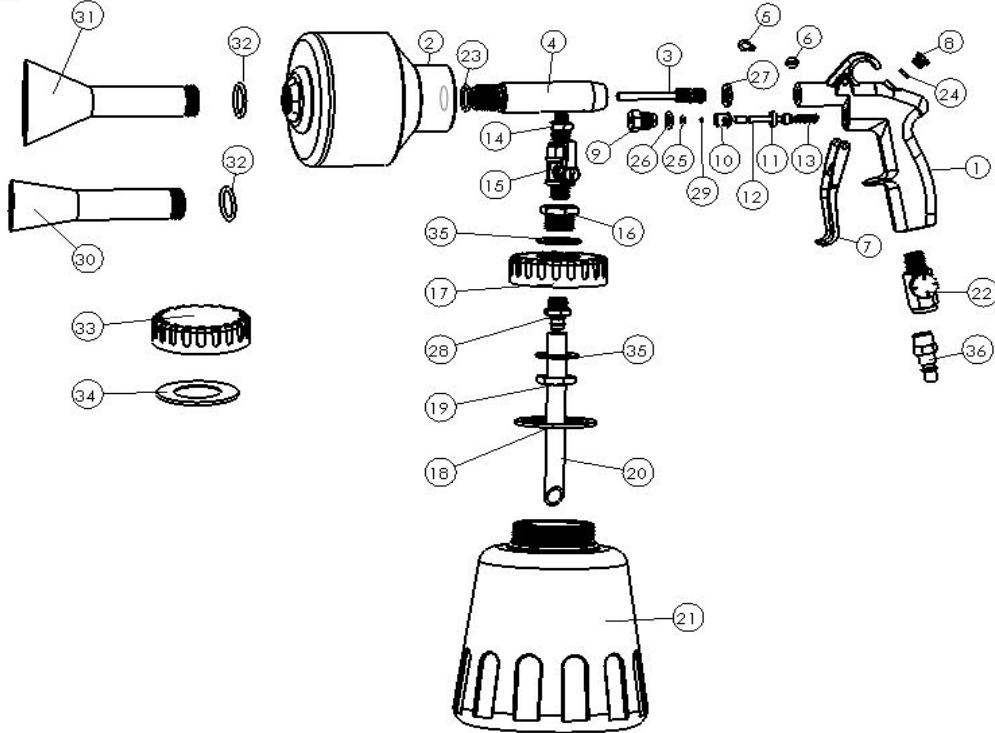

# Z-011NS Foam Gun

Ref. No.	Part No.	Description	Q'ty /Tool	Ref. No.	Part No.	Description	Q'ty /Tool
1	SPZ010001A	Housing (cyclone/Car-tool)	1	21	SPZ010023A	Cup(NEW)	1
2	SPZ011002C	Foam Cup Ass'y	1	22	Z-033BA	Air Inlet (1/4"PF)	1
3	SPZ011003A	Pipe (OD=5.0,ID=3.0, 1/8 PT&PF)	1		Z-033BA-19PT	Air Inlet (1/4"PT)	
4	SPZ011004A	Hose OD:22 L:92mm	1		Z-033BA-18NPT	Air Inlet (1/4"NPT)	
5	SPZ010007A	Pin	1	23	SPZ011037	O-Ring 15.8x2.4	1
6	SPZ010008A	Screw	1	24	SPZ010026	O-Ring 4.47x1.78	1
7	SPZ010009	Trigger	1	25	SPZ010027	O-Ring 3.5x1.5	1
8	SPZ010010	Screw	1	26	SPZ010028	O-Ring 9.3x1.78	1
9	SPZ010011	Screw	1	27	SPZ010030	Gasket	1
10	SPZ010012	Bushing	1	28	SPZ011028	Screw 1/4"PF	1
11	SPZ010013	Gasket	1	29	SPZ010031	O-Ring 2x1	1
12	SPZ010014	Valve Stem	1	30	SPZ011030	Small Nozzle	1
13	SPZ010015A	Spring	1	31	SPZ011031	Big Nozzle	1
14	SPZ011014A	1/4PT Screw ID=5.0mm	1	32	SPZ011032	O-Ring(ID:18.4 OD:23.4 d:2.5)	2
15	SPZ010017-ASSY	Air Reverse Switch Ass'y For Z-011	1	33	SPZ010019A	Cap (Closed) Option	1
16	SPZ011016	Screw	1	34	SPZ010020	Gasket (Option)	1
17	SPZ011017A	Cap Ø4.0	1	35	SPZ010033	Washer (stainless)	2
18	SPZ011018	Gasket	1	36	CP-L14M	Air Nipple (EU TYPE)	1
19	SPZ010021	Nut	1		CP-M14M	Air Nipple (US TYPE)	
20	SPZ011020	Tube (OD=12.70,ID=9.5 ,L=128mm)	1		CP-N14M	Air Nipple (Asia TYPE)	