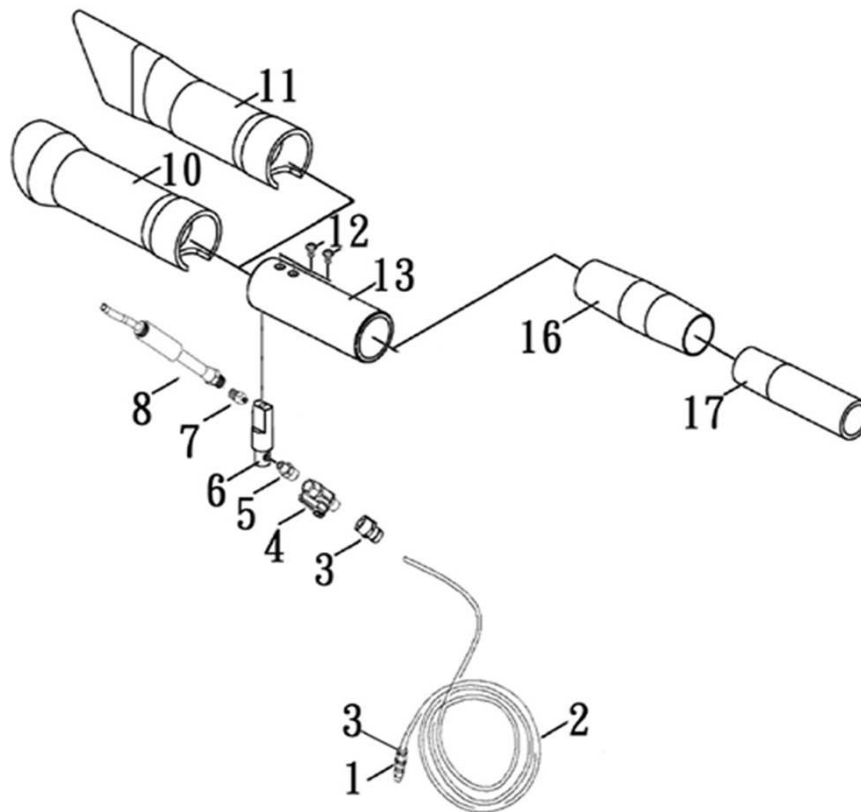

PROFESSIONAL TOOL

CYCLONE®

Z-023A Cyclone- Vacuum-Cleaner

Ref. No.	Part No.	Description	Q'ty /Tool	Ref. No.	Part No.	Description	Q'ty /Tool
1	CP-N14M	Nipple (JP TYPE)	1	7	SPZ023002	Screw 1/8PF (SUS304)	1
	CP-L14M	Nipple (EU TYPE)		8	SPZ023OAK2	Rotate Set (Φ 2.5)	1SET
	CP-M14M	Nipple (US TYPE)		10	SPZ013025	Casing Pipe-2 (black)	1
2	SPZ013N001	PU Tube 4*6*3M	1	11	SPZ013026	Casing Pipe-3 (black)	1
3	SPZ013N002	One-Touch Tube Fitting 4*6	2	12	SPZ013019	Screw (M3)	2
4	SPZ013N004	Air Reverse Switch Ass'y	1	13	SPZ013021	Vacuum Housing (black)	1
5	SPZ011014	Screw ID=5.0mm	1	16	SPZ013023	Connection (black)	1
6	SPZ023001	Valve Houshing (1/8PF)	1	17	SPZ013028	Center Vacuum Connection	1

File No. :Z-023A

V16081